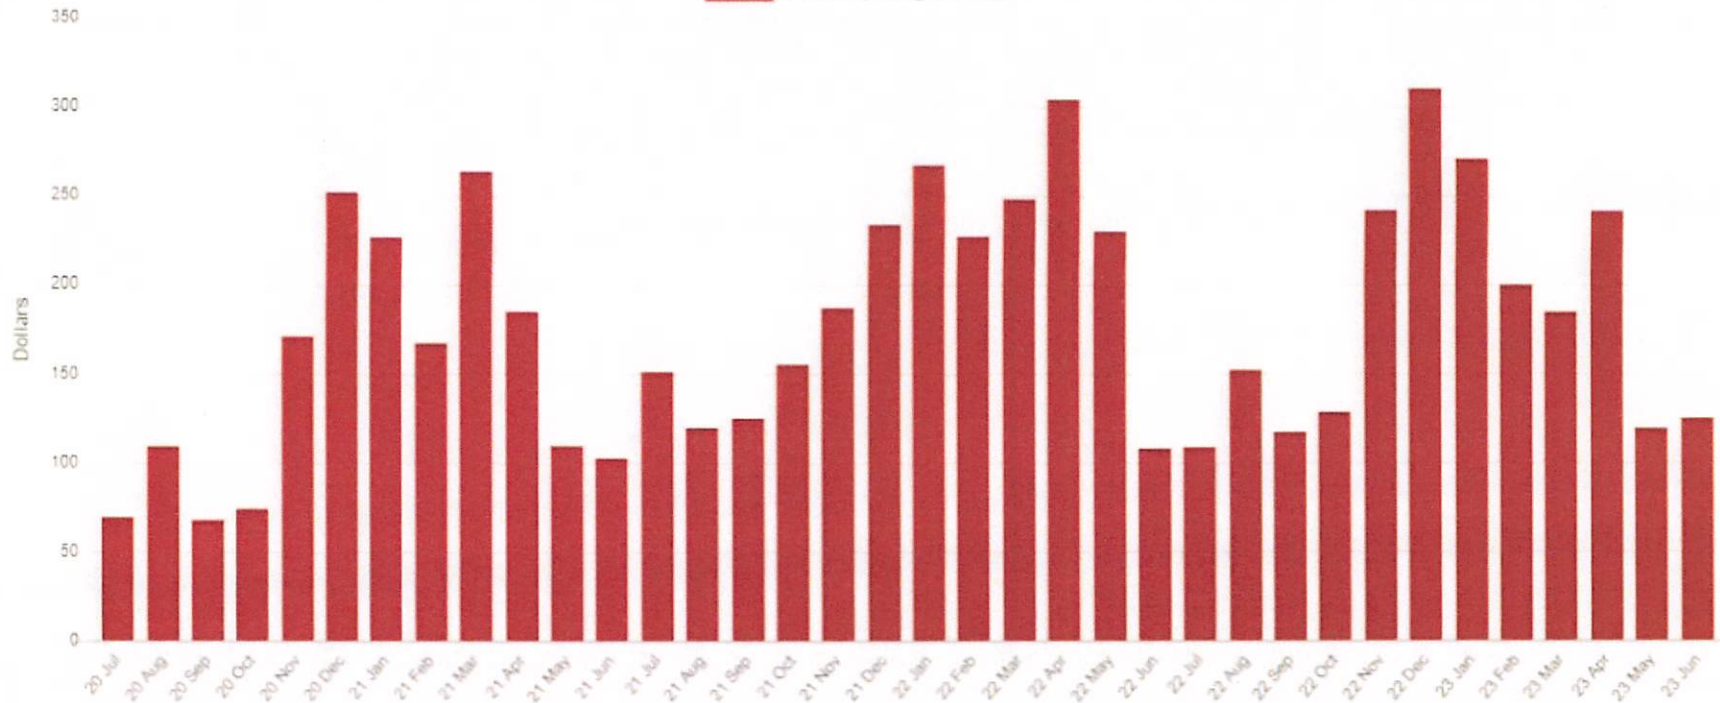

Property address: 25 ROCKY RD S, CAMERON, MT, 59720

Show usage for Electricity

View Usage

Usage (kWh)

Cost (Dollars)

mm/dd/yyyy - mm/dd/yyyy

Electricity Usage History

Electricity Usage History